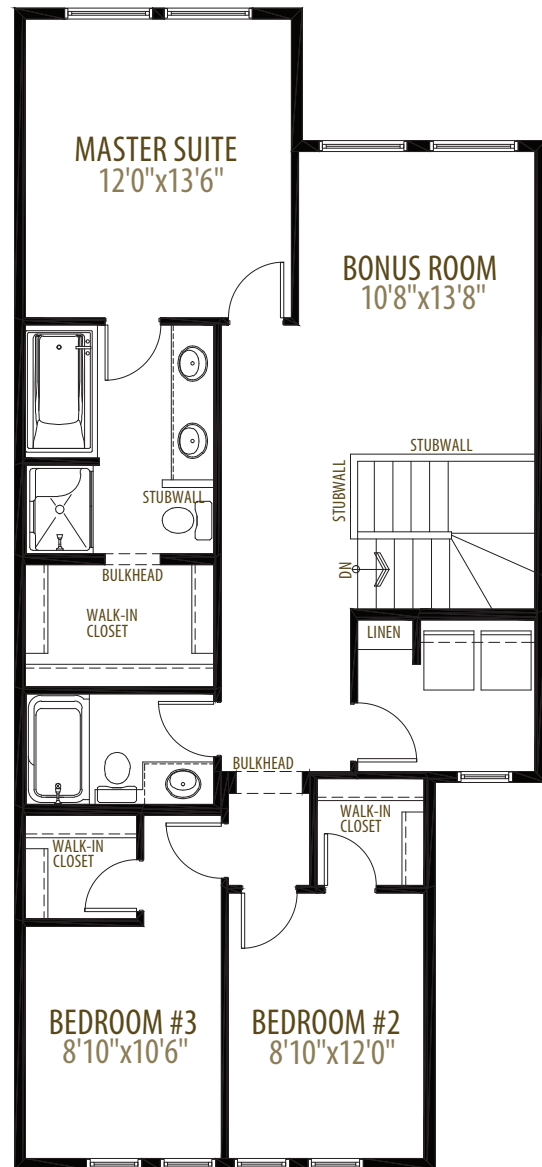

Main Floor 812 sq ft

Upper Floor 1,107 sq ft